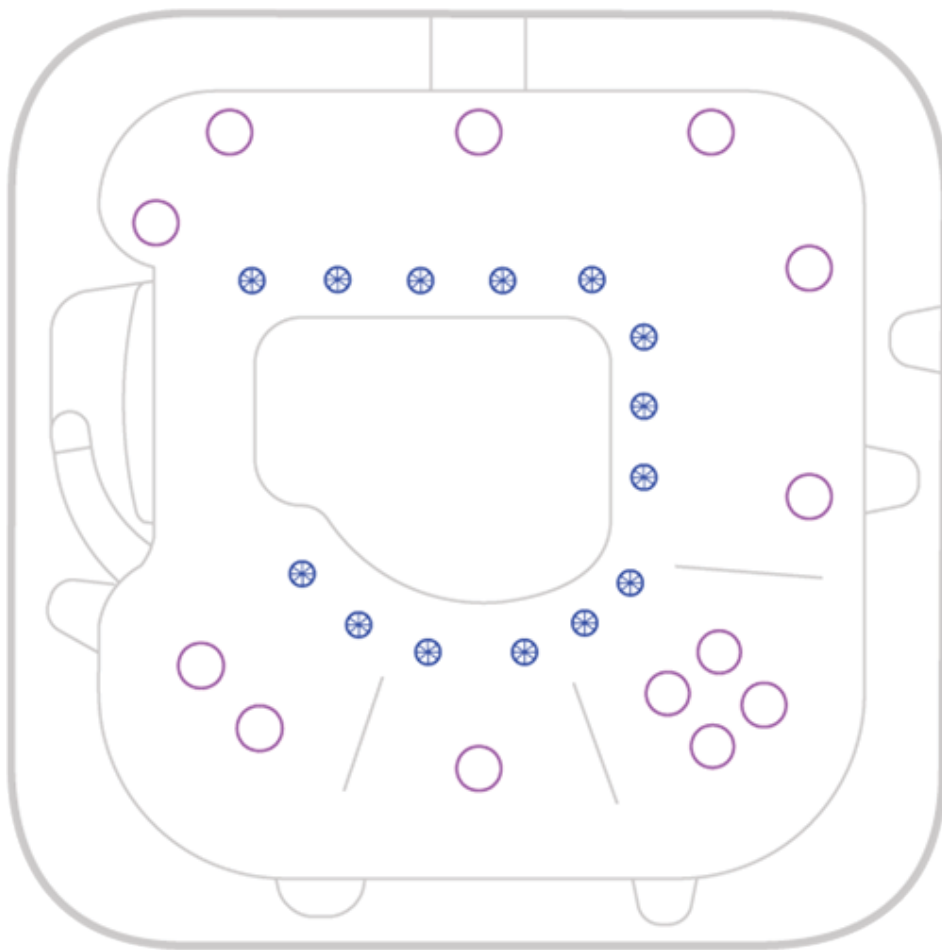

Vortex Spas

Eon Spa Technical Information Pack

Dimensions: 200 x 200 x 82/92cm

An entry level, family spa of
renowned quality at an amazing price.

Eon Spa

Dimensions: 200 x 200 x 82/92cm

○ 13 x 75mm Directional Jets

Eon HP Spa

Dimensions: 200 x 200 x 82/92cm

○ 13 x 75mm Directional Jets

⊗ 14 x 40mm Air Jets

Eon Spa

Plastic frame

Eon Spa

Eon Spa

Eon.

Hydrotherapy

Jets

13 / 27 (Hydroplus)

Volume

875 litres / 981 litres

Seating

6 seats

Dimensions

2.0 x 2.0 x .82m / .92m high

Seat layout

1. Back therapy

2. Cool down

3. Back therapy

4. Bench seat

5. Bench seat