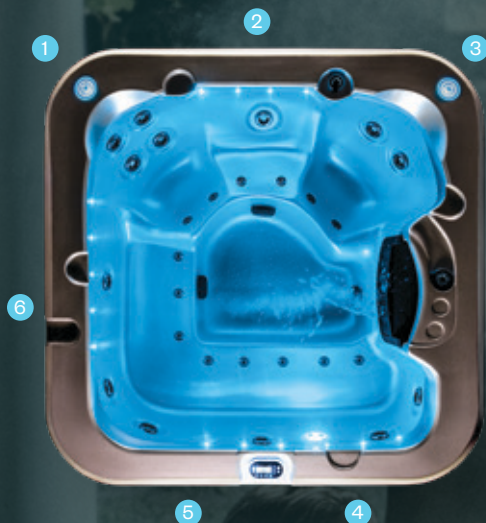

Eon.

Hydrotherapy

Jets

13 / 27 (Hydroplus)

Volume

875 litres / 981 litres

Seating

6 seats

Dimensions

2.0 x 2.0 x .82m / .92m high

Seat layout

1. Back therapy

2. Cool down

3. Back therapy

4. Bench seat

5. Bench seat

6. Bench seat

Features

Spa features

LED backlit water cascade
Spa health indicator
Aromatherapy system
Non-slip backlit drink holders
SmartSTREAM sound system*

Build

Thermoclad maintenance free cabinet
Superior USA made Aristech acrylic
Thermobond 4 layer shell construction
12 shell/cabinet colour combinations
Timber free 'no rot' Permaframe
High impact moulded ABS base
Duraflex 'no kink' PVC plumbing