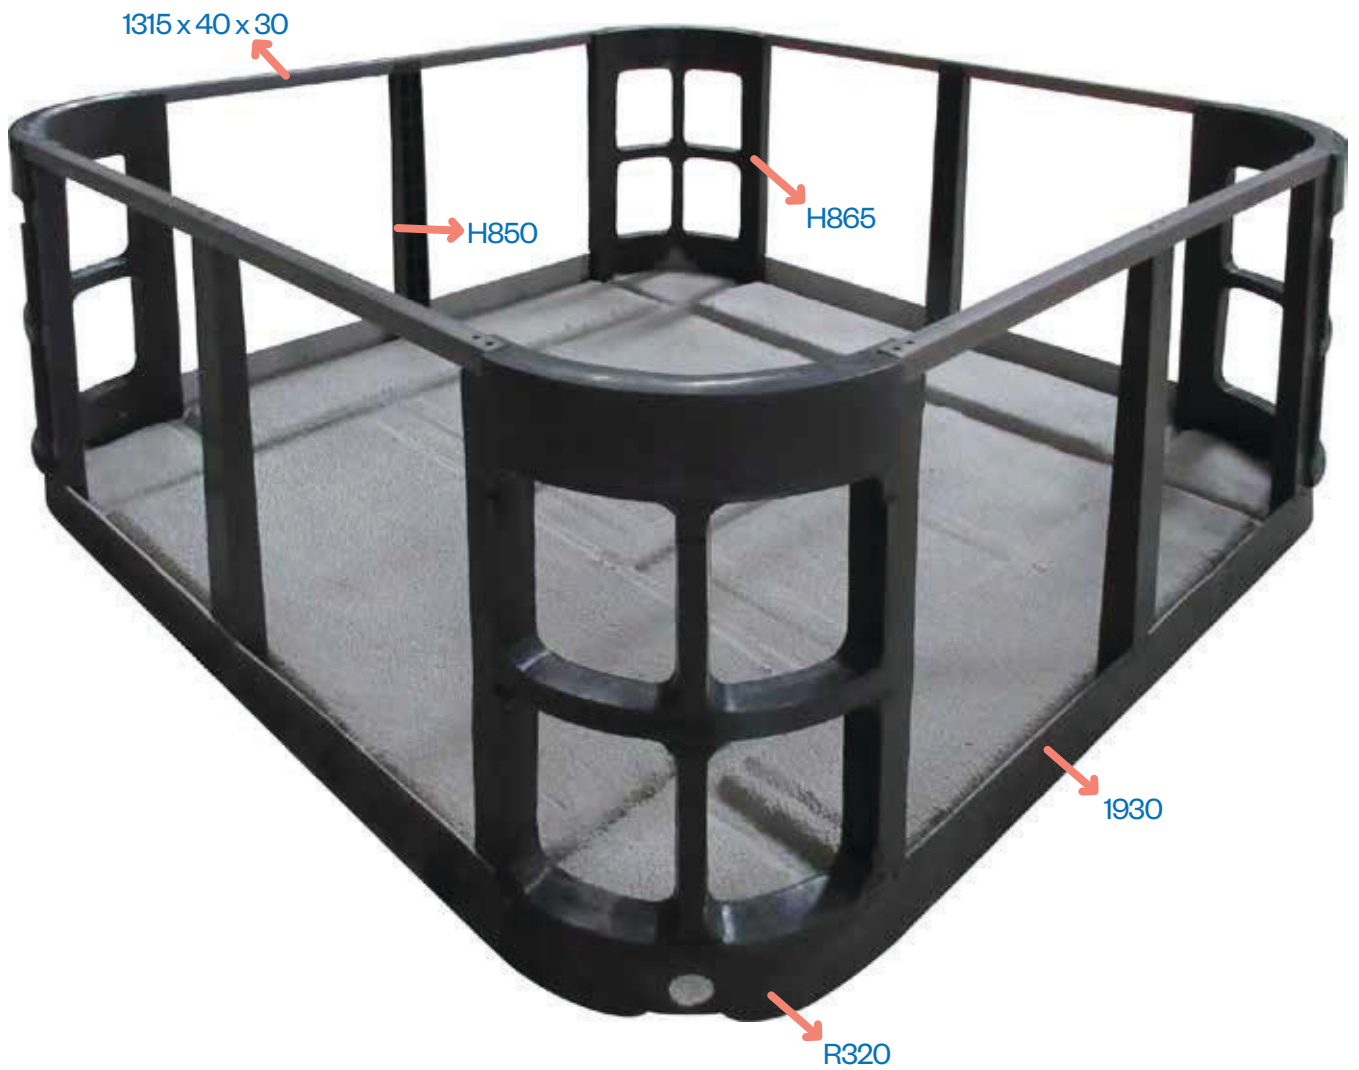

Vortex Spas

Eon Spa Technical Information Pack

Dimensions: 200 x 200 x 82/92cm

An entry level, family spa of
renowned quality at an amazing price.

Eon Spa

Dimensions: 200 x 200 x 82/92cm

○ 13 x 75mm Directional Jets

Eon HP Spa

Dimensions: 200 x 200 x 82/92cm

○ 13 x 75mm Directional Jets

⊗ 14 x 40mm Air Jets

Eon Spa

Plastic frame

Eon Spa

Eon Spa

Dimensions

2.0 x 2.0 x .82m / .92m high

Seat layout

1. Back therapy

2. Cool down

3. Back therapy

4. Bench seat

5. Bench seat

6. Bench seat

Features

Spa features

LED backlit water cascade
Spa health indicator
Aromatherapy system
Non-slip backlit drink holders
SmartSTREAM sound system*

Build

Thermoclad maintenance free cabinet
Superior USA made Aristech acrylic
Thermobond 4 layer shell construction
12 shell/cabinet colour combinations
Timber free 'no rot' Permaframe
High impact moulded ABS base
Duraflex 'no kink' PVC plumbing