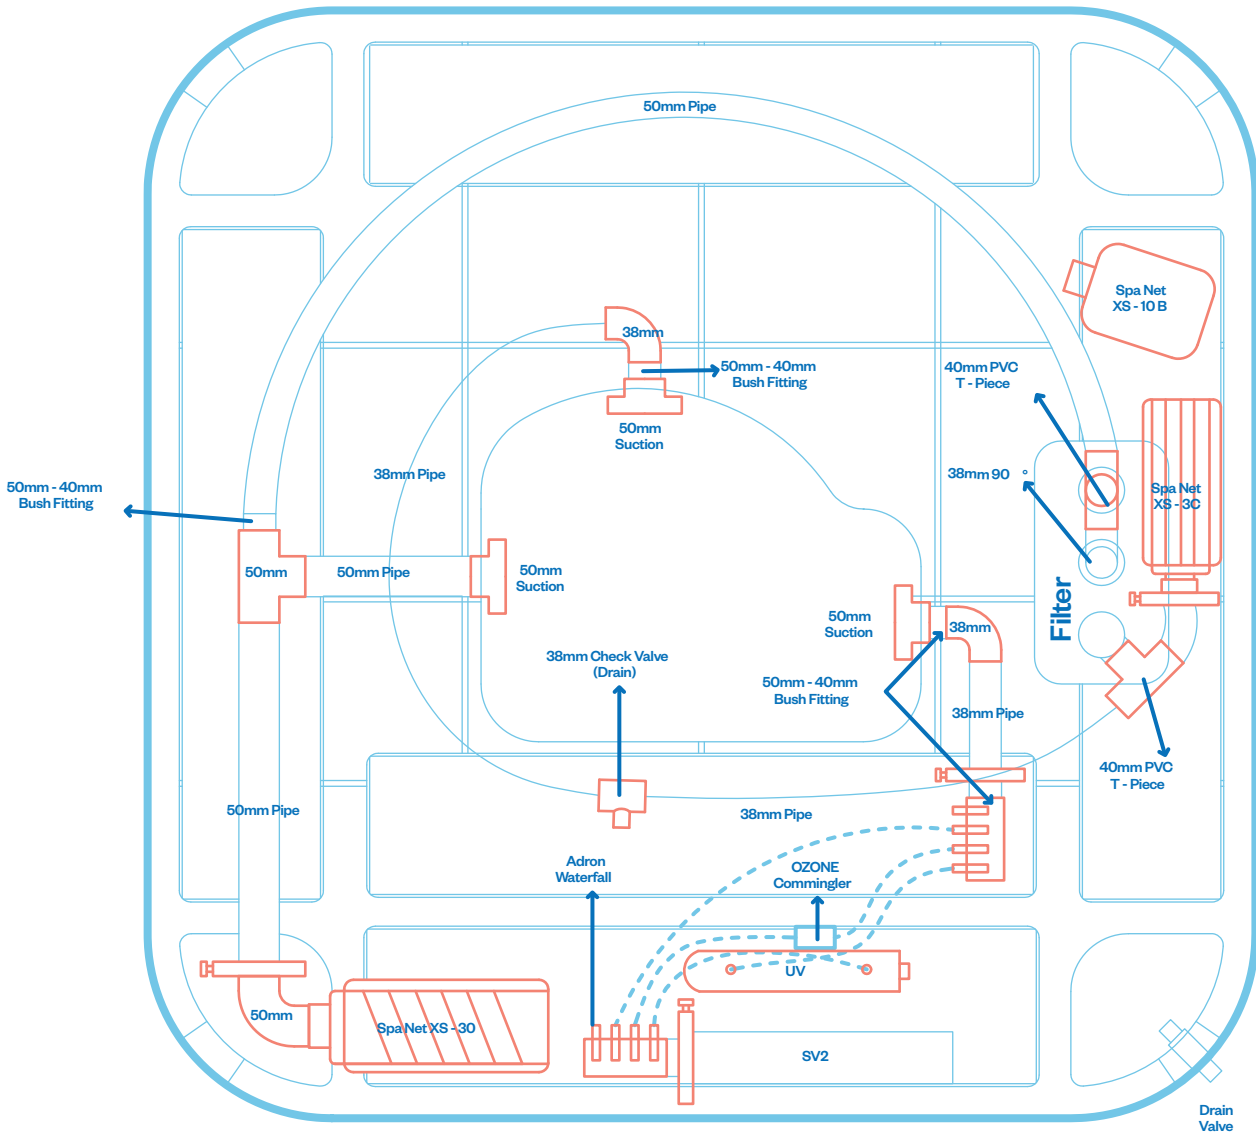

Vortex Spas

Eon Spa Technical Information Pack

Dimensions: 200 x 200 x 82/92cm

An entry level, family spa of
renowned quality at an amazing price.

Eon Spa

Dimensions: 200 x 200 x 82/92cm

○ 13 x 75mm Directional Jets

Eon HP Spa

Dimensions: 200 x 200 x 82/92cm

○ 13 x 75mm Directional Jets

⊗ 14 x 40mm Air Jets

Eon Spa

Plastic frame

Eon Spa

Eon Spa

Dimensions

2.0 x 2.0 x .82m / .92m high

Seat layout

1. Back therapy

2. Cool down

3. Back therapy

4. Bench seat

5. Bench seat

6. Bench seat

Features

Spa features

LED backlit water cascade
Spa health indicator
Aromatherapy system
Non-slip backlit drink holders
SmartSTREAM sound system*

Build

Thermoclad maintenance free cabinet
Superior USA made Aristech acrylic
Thermobond 4 layer shell construction
12 shell/cabinet colour combinations
Timber free 'no rot' Permaframe
High impact moulded ABS base
Duraflex 'no kink' PVC plumbing