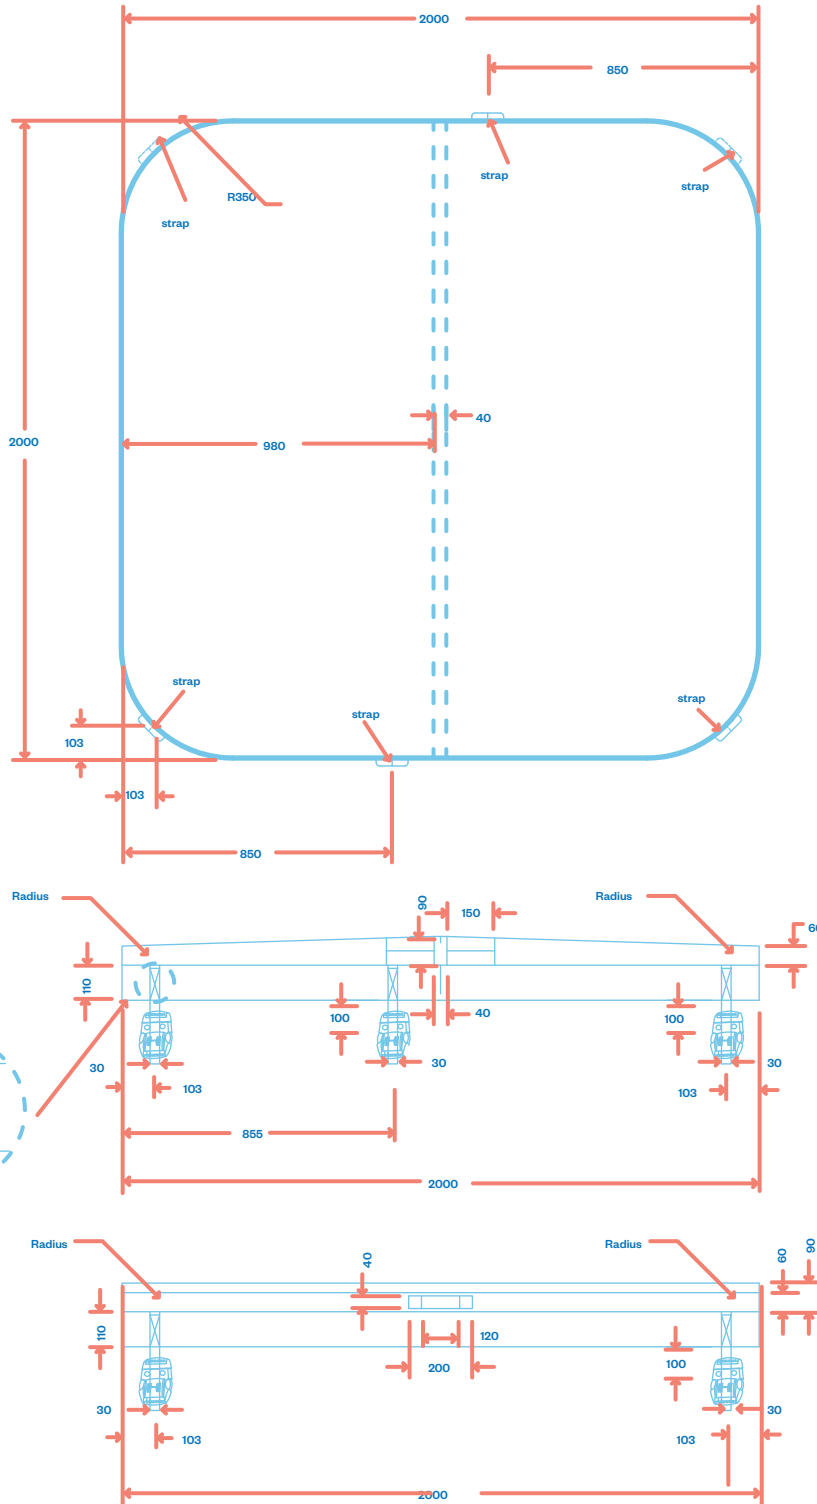

Vortex Spas

Eon Spa Technical Information Pack

Dimensions: 200 x 200 x 82/92cm

An entry level, family spa of
renowned quality at an amazing price.

Eon Spa

Dimensions: 200 x 200 x 82/92cm

○ 13 x 75mm Directional Jets

Eon HP Spa

Dimensions: 200 x 200 x 82/92cm

○ 13 x 75mm Directional Jets

⊗ 14 x 40mm Air Jets

Eon Spa

Plastic frame

Eon Spa

Eon Spa

Dimensions

2.0 x 2.0 x .82m / .92m high

Seat layout

1. Back therapy

2. Cool down

3. Back therapy

4. Bench seat

5. Bench seat